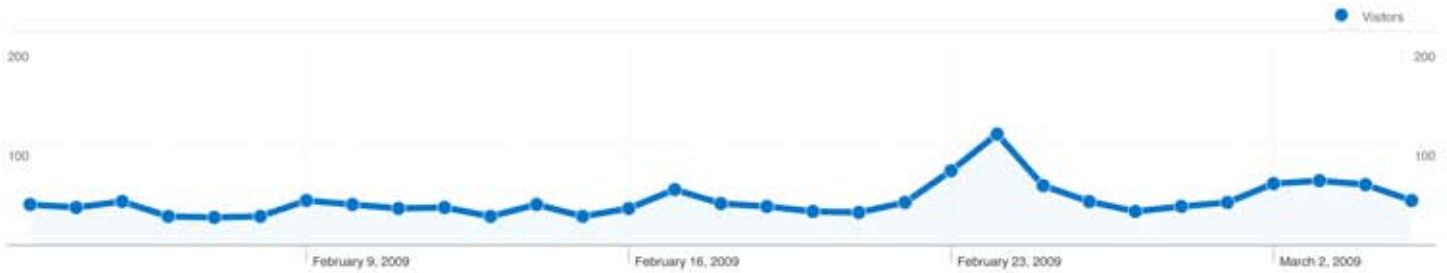

# Visitors Overview

Feb 3, 2009 - Mar 5, 2009

Comparing to: Site

1,077 people visited this site

1,541 Visits

1,077 Absolute Unique Visitors

4,503 Pageviews

2.92 Average Pageviews

00:02:22 Time on Site

39.78% Bounce Rate

60.16% New Visits